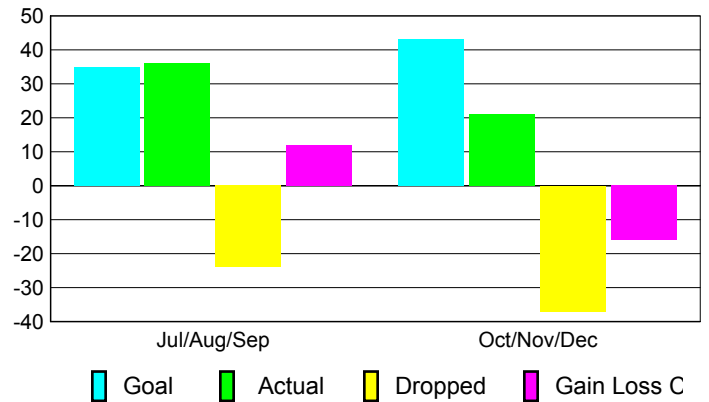

Membership Results 2010-2011

Goal, New, Dropped, Gain/Loss

Comparison of Membership Gain/Loss

Current Year Compared to the Previous Year