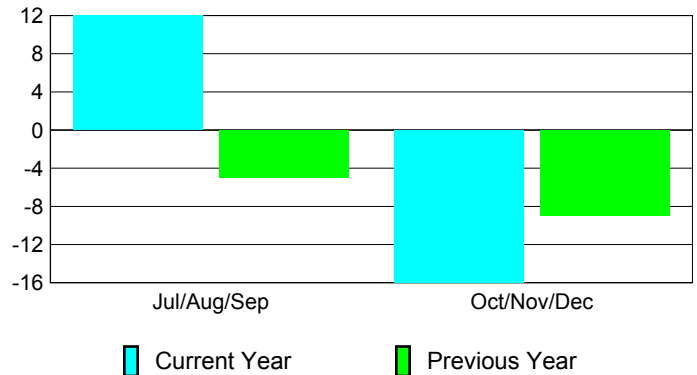

**Membership Results
2010-2011**

**Membership
2009-2010**

Month	Net Memb Goal	Actual New Memb	Actual Dropped Memb	Gain/Loss of Memb	Gain/Loss of Memb
Jul/Aug/Sep	35	36	-24	12	-5
Oct/Nov/Dec	43	21	-37	-16	-9
Totals	78	57	-61	-4	-14

Membership Results 2010-2011

Goal, New, Dropped, Gain/Loss

Comparison of Membership Gain/Loss

Current Year Compared to the Previous Year

Gender Comparison 2010-2011

Jul/Aug/Sep

Oct/Nov/Dec

Male